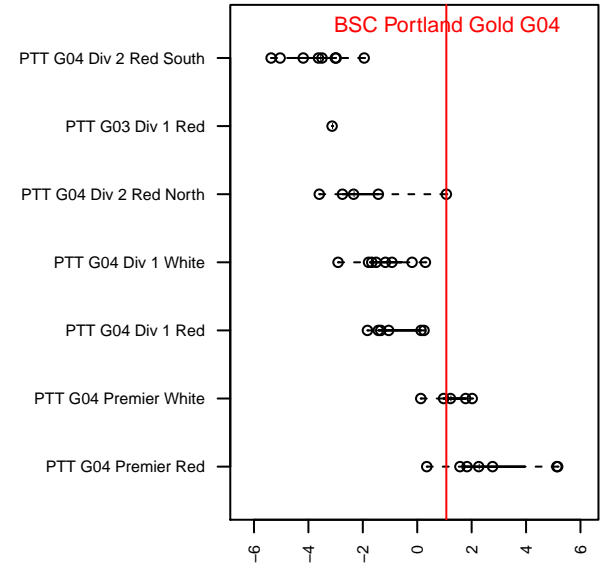

**attack and defense variance (black dot)
relative to other teams
and top 10 in region**

**attack and defense rating
relative to others at age
and all opponents in last 13 months**

Performance relative to 13 month average